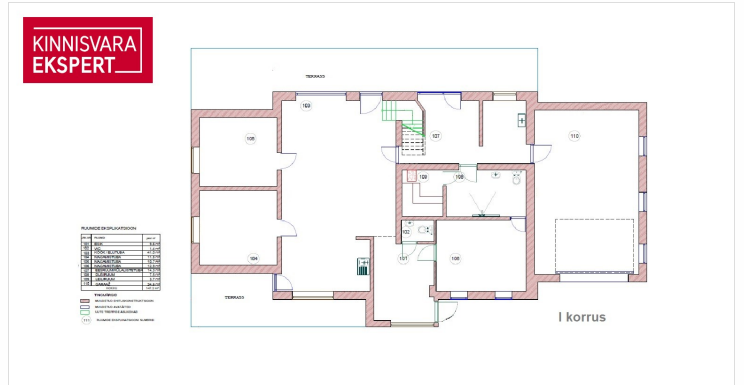

KINNISVARA
EKSPERT

KINNISVARA
EKSPERT

KINNISVARA
EKSPERT

KINNISVARA
EKSPERT

KINNISVARA
EKSPERT