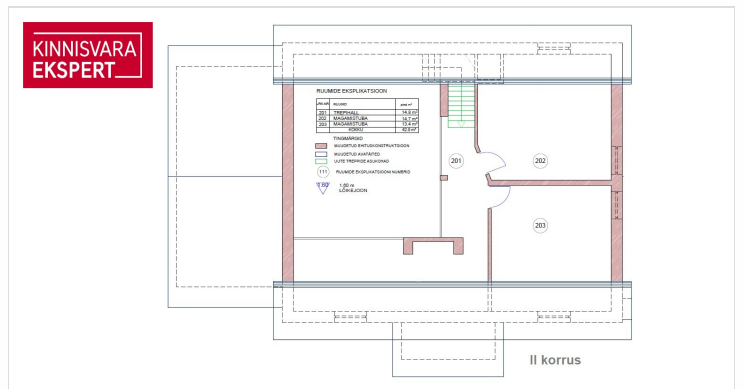

KINNISVARA
EKSPERT

KINNISVARA
EKSPERT

KINNISVARA
EKSPERT

KINNISVARA
EKSPERT

KINNISVARA
EKSPERT