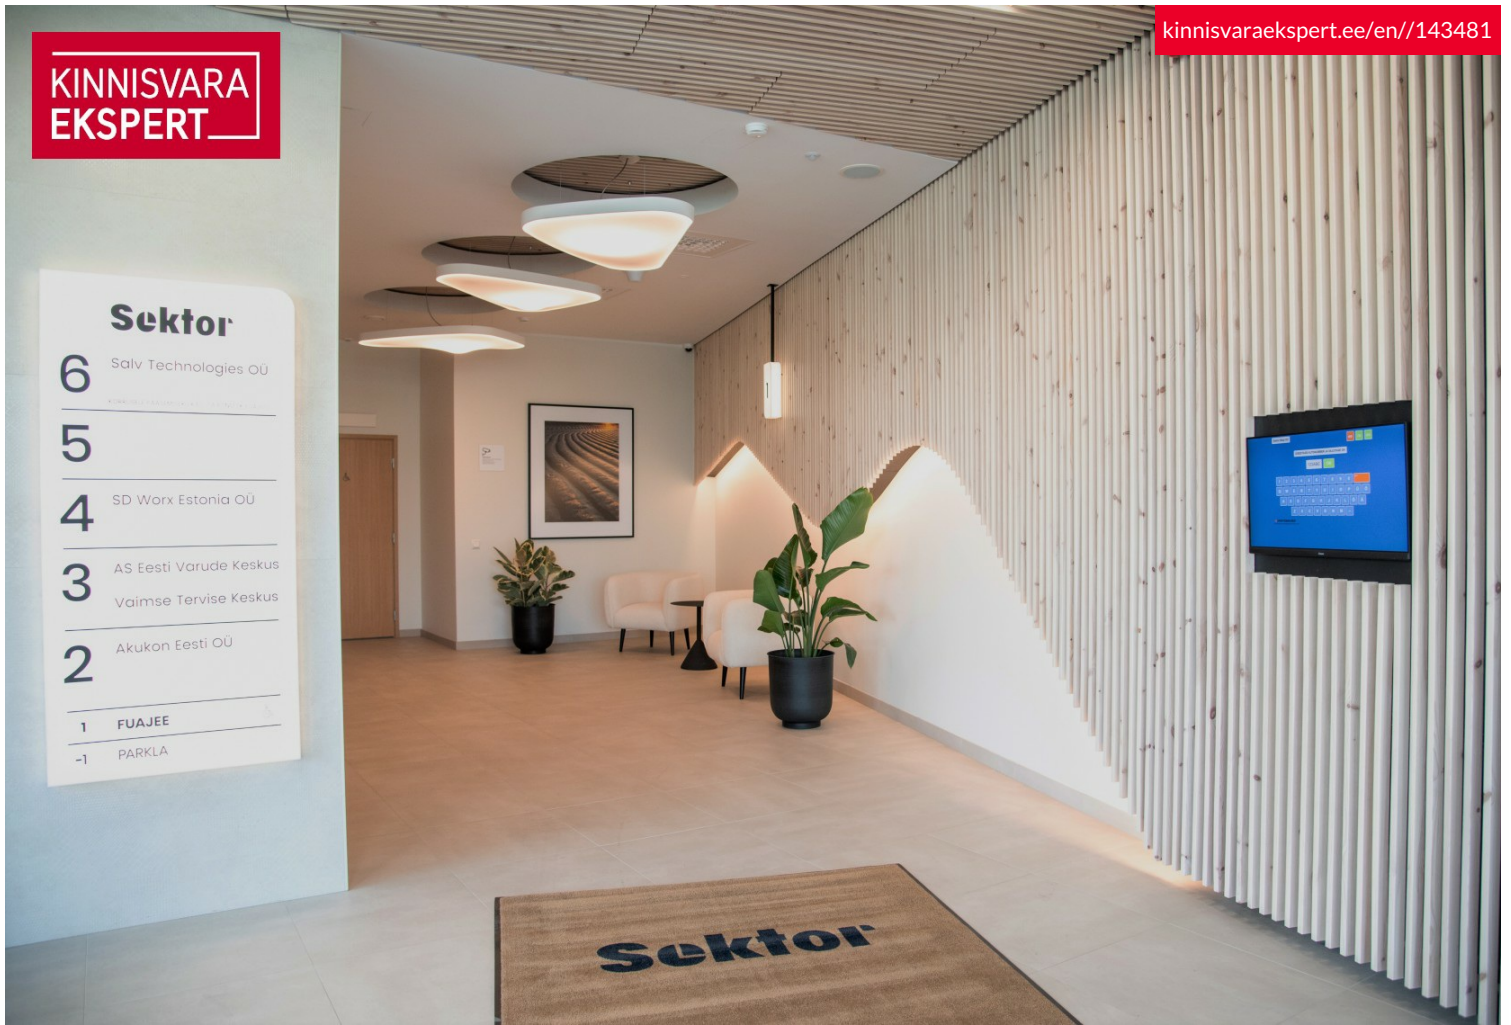

**KINNISVARA
EKSPERT**

Rent bureau VEERENNI 38B

Harju maakond, Tallinn, Kesklinna linnaosa

Office space for rent in the brand new Sector building!