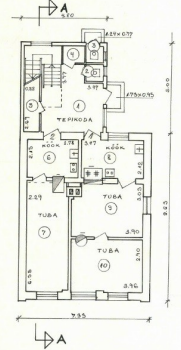

KINNISVARA
EKSPERT

KINNISVARA
EKSPERT

KINNISVARA
EKSPERT

KINNISVARA
EKSPERT

MU -1- PÕHIPLAAN

For sale house RIIA 65

Pärnu maakond, Pärnu linn, Kesklinn

NELJA KORTERIGA VÄIKEARENDUS!

☎ +3725293739

☎ +3724420700

✉ arne.pent@kinnisvaraekspert.ee

5 rooms	2. floors	129.7 m² total area	874 m² plot	145 000 € 1 117.96 €/m²