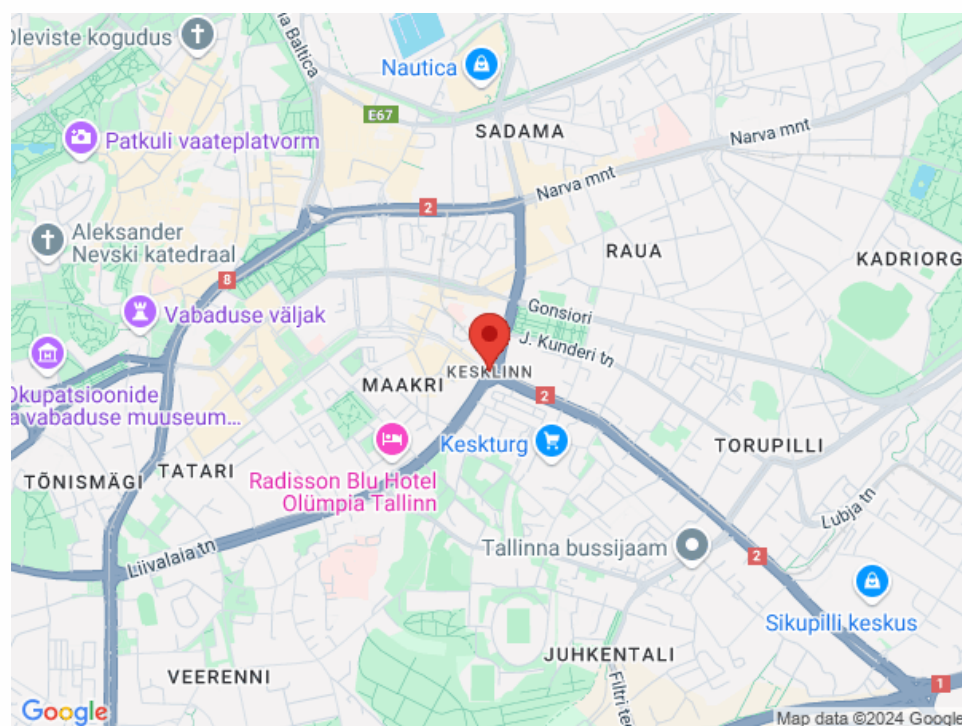

Location

📍Harju maakond, Tallinn, Kesklinna linnaosa