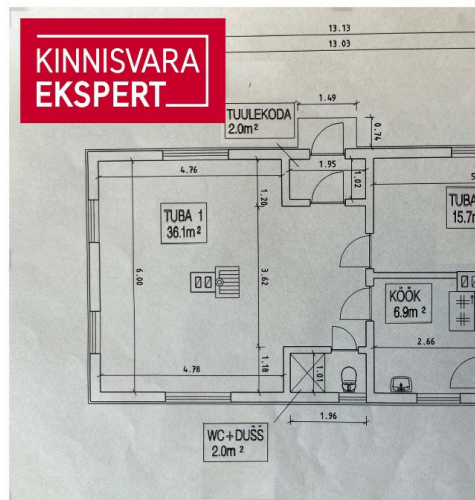

KINNISVARA
EKSPERT