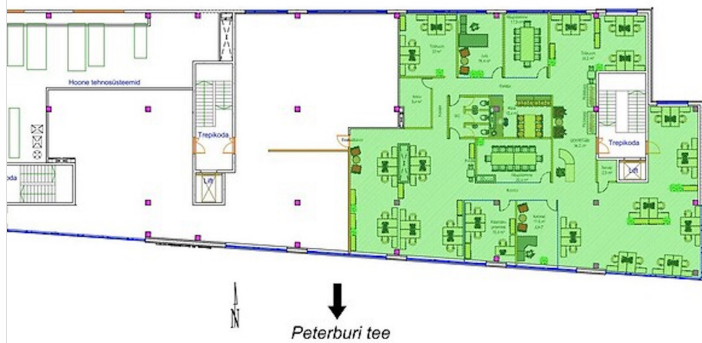

KINNISVARA
EKSPERT

Peterburi tee 47, Tallinn
4. korrus

455,8 m²