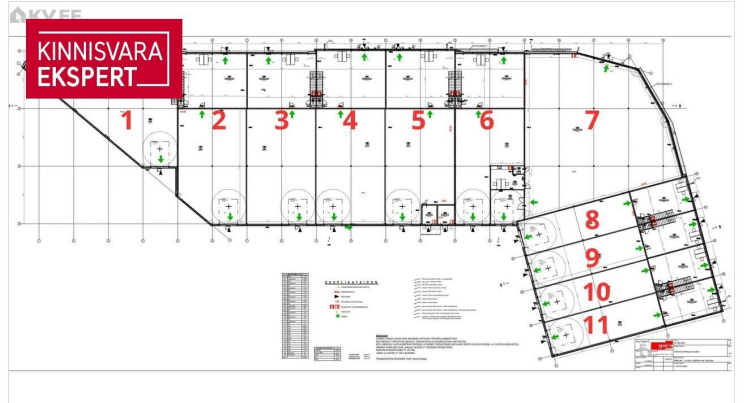

KINNISVARA EKSPERT

Sinu kinnisvara-partner

Katrin Kurm
+372 502 6897
katrin.kurm@kinnisvaraekspert.ee

KINNISVARA EKSPERT