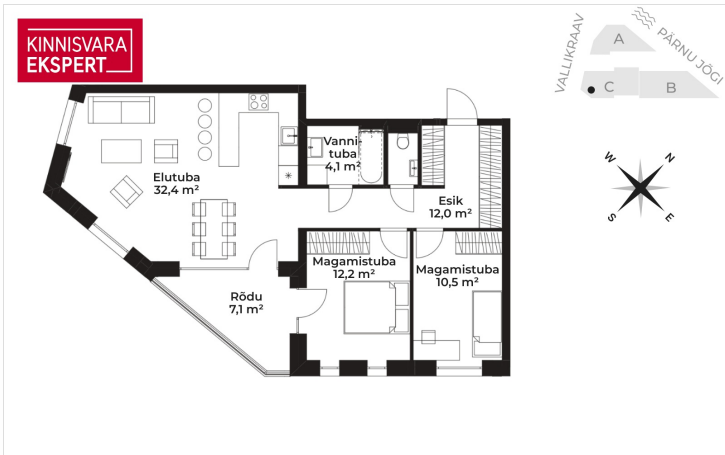

ID	150823
Rooms	3
Total area	72.6 m ²
Form of ownership	apartment ownership
Condition	new building
Year of construction	2024
Floor	2/5
Apartment	52
Building material	stone
Cadastral register number:	<u>62401:001:0786</u>
Price range	375 000 €
Price per m2	5 165.29 €

KINNISVARA
EKSPERT

Elutuba 32,4 m²
Vannituba 4,1 m²
Esik 12,0 m²
Magamistuba 12,2 m²
Magamistuba 10,5 m²
Rõdu 7,1 m²