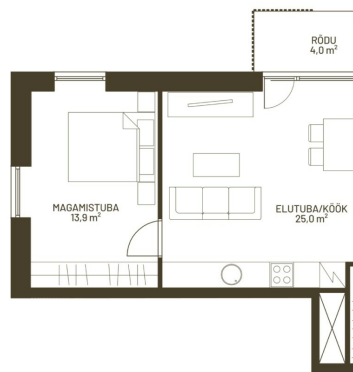

KINNISVARA
EKSPERT

KINNISVARA
EKSPERT

KINNISVARA
EKSPERT

KINNISVARA
EKSPERT

For sale apartment NIIDU 1B

Pärnu maakond, Pärnu linn, Pärnu linn

KLIENDIPÄEVAD 17/11 ja 24/11, kell 13-15, tule tutvuma!

☎ +3725293739

☎ +3724420700

✉ arne.pent@kinnisvaraekspert.ee

3	2/5	58.8 m²	149 500 €
rooms	floor	total area	2 542.52 € / m²