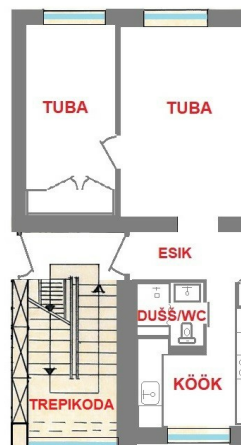

For sale apartment KARUSSELLI 93

📍 Pärnu maakond, Pärnu linn, Rannarajoon

KLIENDIPÄEV! Mina korraldan kliendipäeva, sina vali aeg!