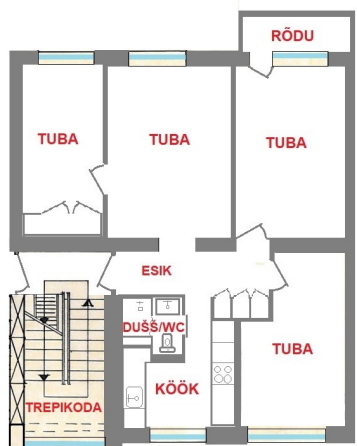

KINNISVARA
EKSPERT