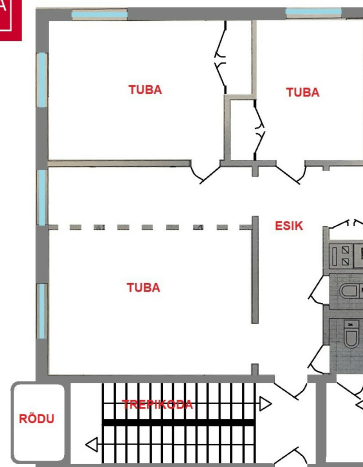

KINNISVARA
EKSPERT