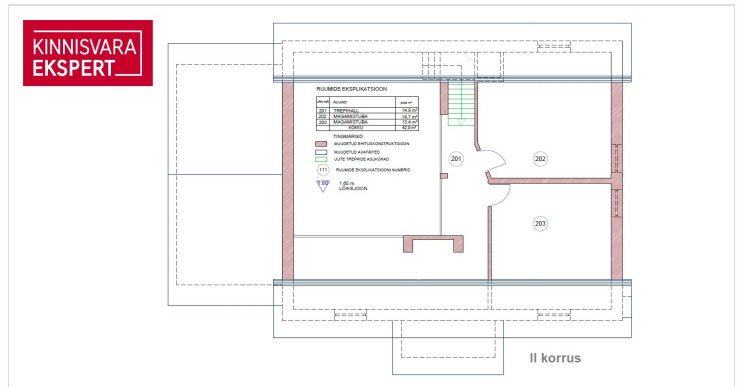

KINNISVARA
EKSPERT

KINNISVARA
EKSPERT

KINNISVARA
EKSPERT

KINNISVARA
EKSPERT

KINNISVARA
EKSPERT