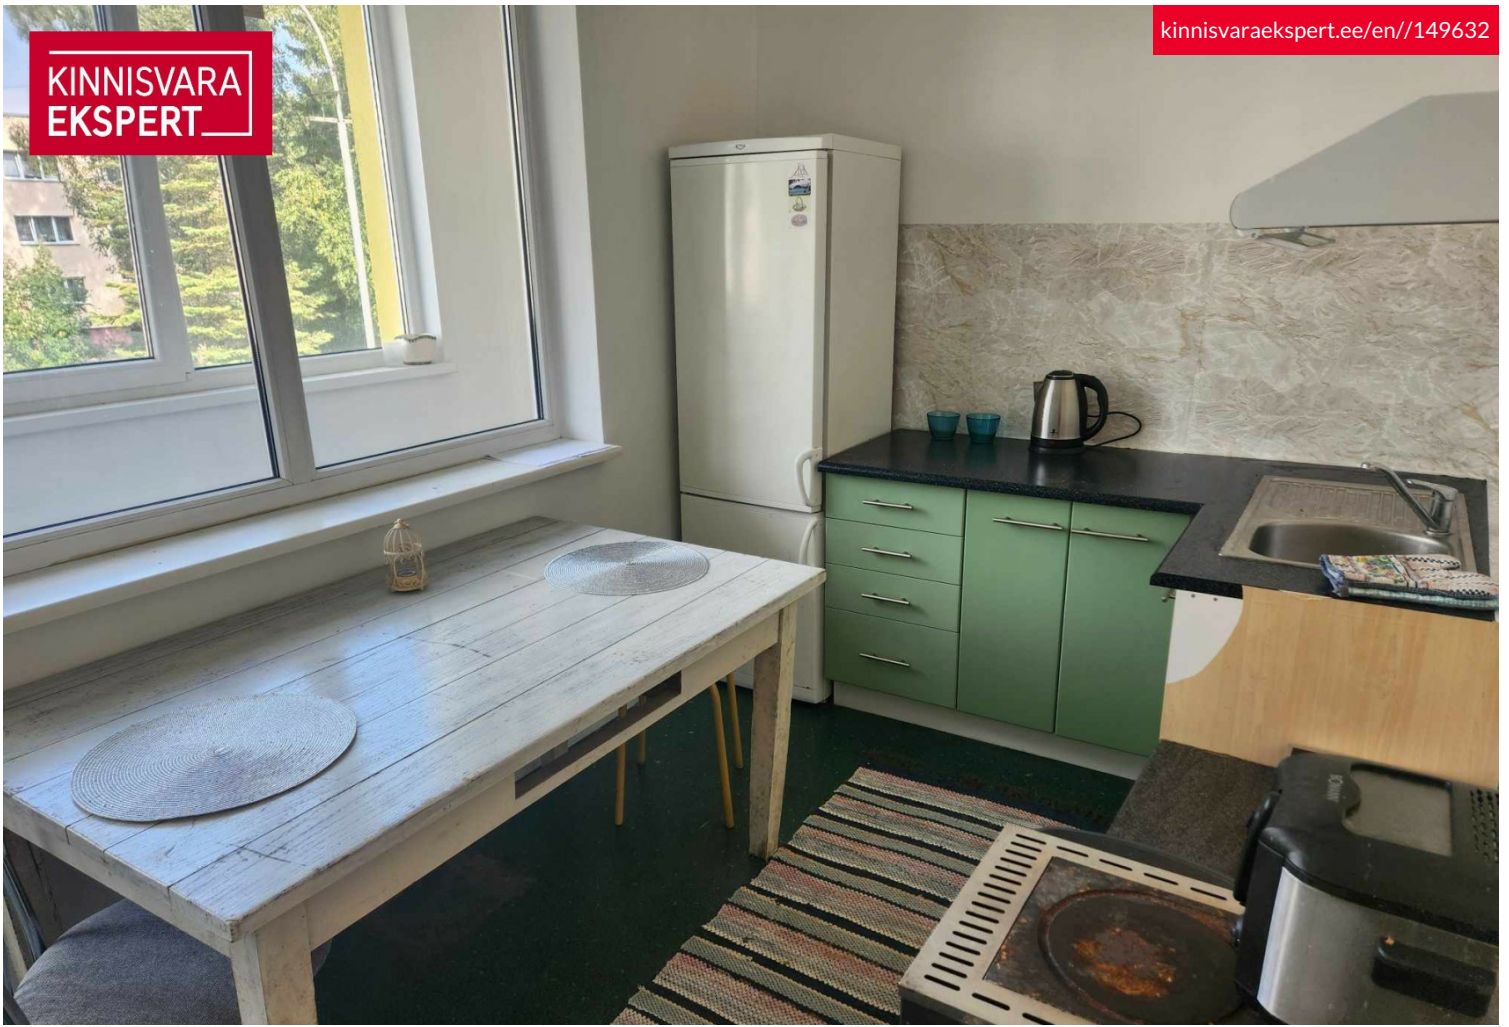

KINNISVARA
EKSPERT