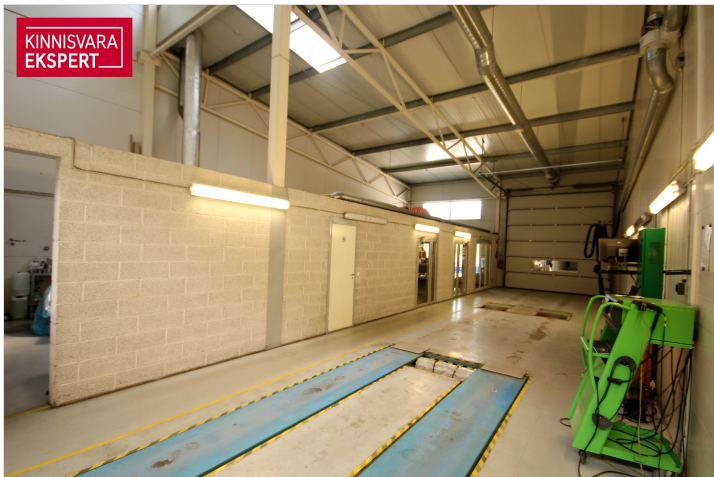

KINNISVARA
EKSPERT