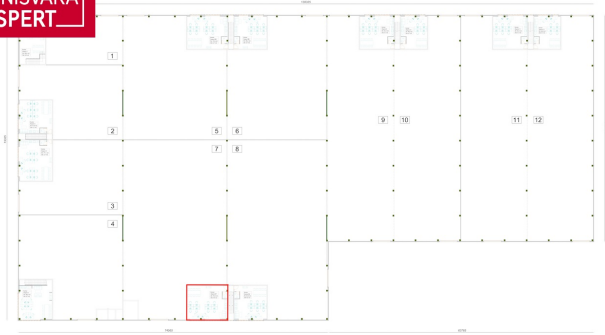

KINNISVARA
EKSPERT