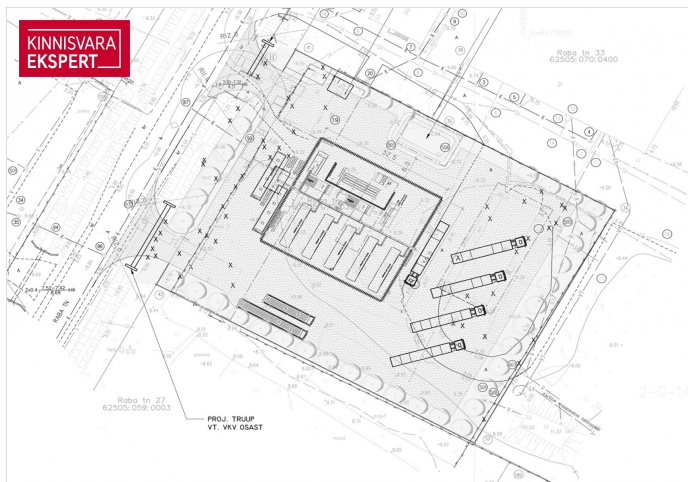

KINNISVARA
EKSPERT