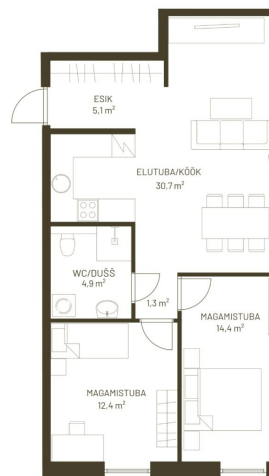

KINNISVARA
EKSPERT