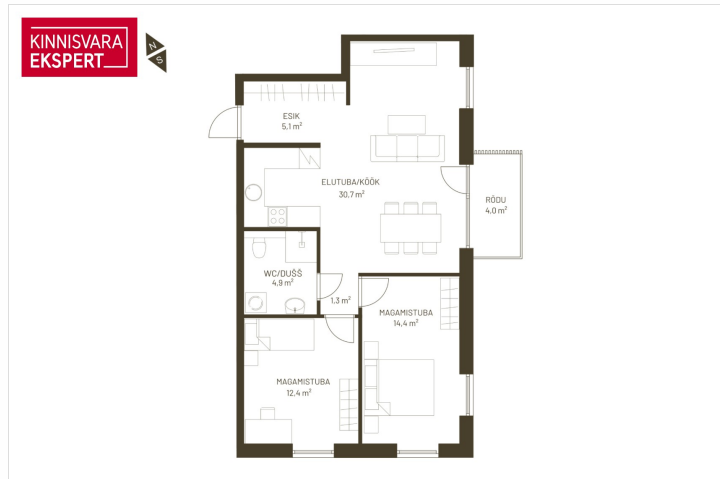

KINNISVARA
EKSPERT