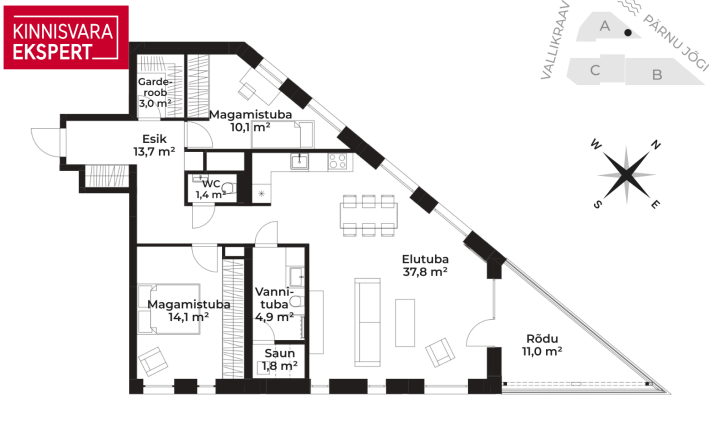

KINNISVARA EKSPERT

VANASADAMA KVARTAL
UUS LINNA SÜDA

Parima vaatega
luksuslikud kodud Pärnu
uues jahisadamas

vanasadamakvartal.ee