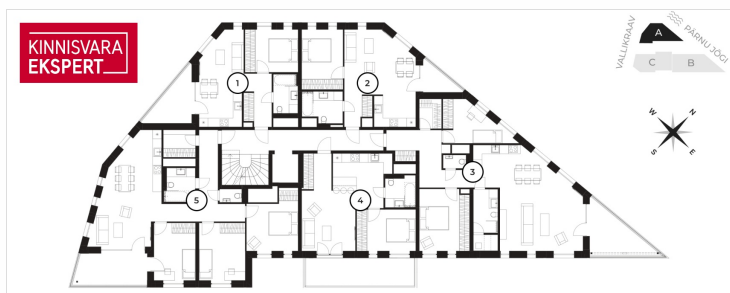

KINNISVARA EKSPERT

VANASADAMA KVARTAL
UUS LINNA SÜDA

Parima vaatega
luksuslikud kodud Pärnu
uues jahisadamas

vanasadamakvartal.ee