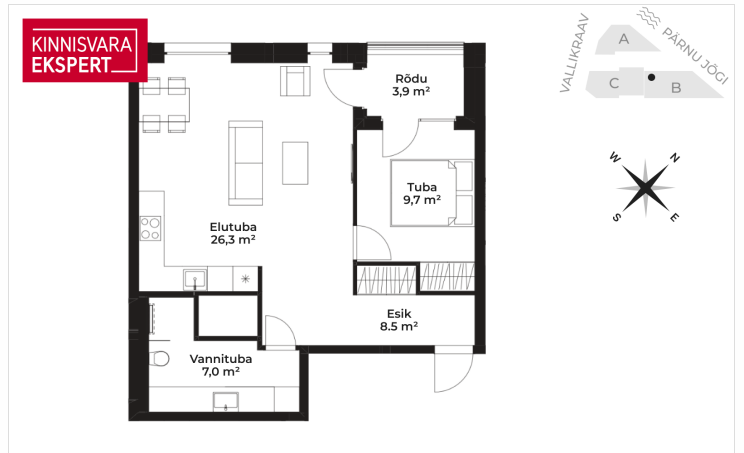

KINNISVARA
EKSPERT

VALLIKRAAV
PÄRNU JÕGI