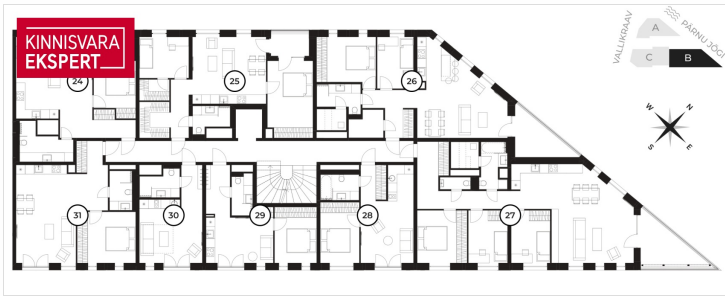

KINNISVARA
EKSPERT