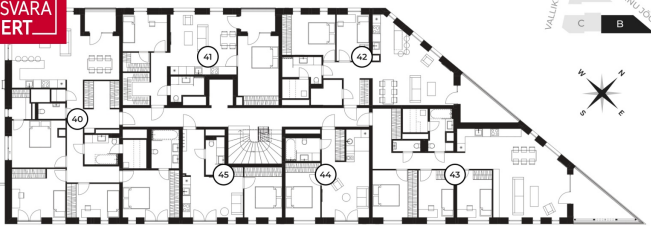

KINNISVARA
EKSPERT

VANASADAMA
KVARTAL
UUS LINNA SÜDA

Parima vaatega
luksuslikud kodud Pärnu
uues jahisadamas

vanasadamakvartal.ee

KINNISVARA
EKSPERT

VALLIKRAAV
PÄRNU-JOGI
A
C
B