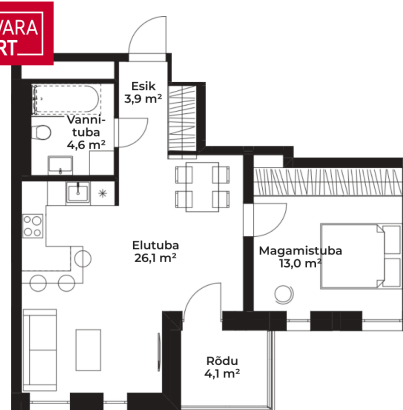

KINNISVARA
EKSPERT

VALLIKRAAV
A
PÄRNU JÕGI
C B