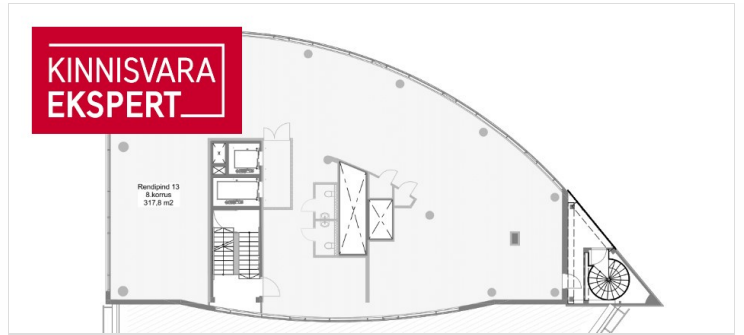

KINNISVARA EKSPERT

Sinu kinnisvara-partner

30 aastat **KINNISVARA EKSPERT**

Liisi Zingel
+372 530 56627
liisi.zingel@kinnisvaraekspert.ee

Usalda oma kinnisvaratehing meie hoolde