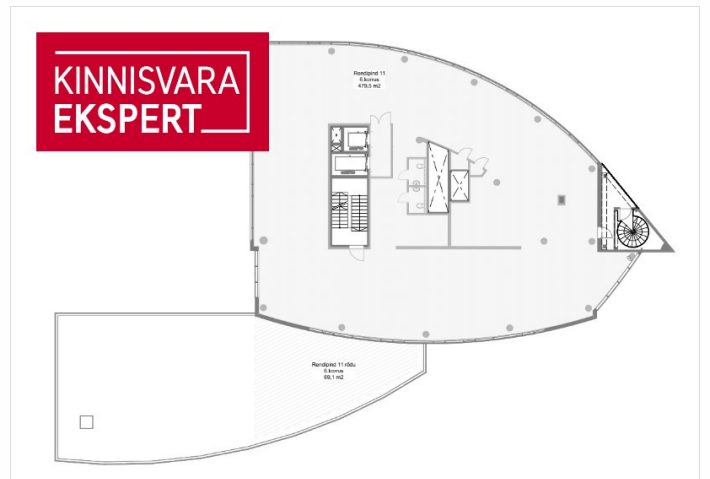

KINNISVARA EKSPERT

Sinu kinnisvara-partner

30 aastat KINNISVARA EKSPERT

Liisi Zingel
+372 530 56627
liisi.zingel@kinnisvaraekspert.ee

Usalda oma kinnisvaratehing meie hoolde