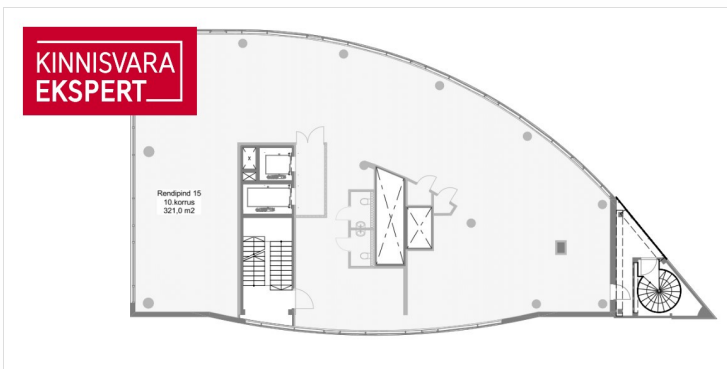

KINNISVARA
EKSPERT

Randpind 15
10 kortus
303 q.m.

KINNISVARA
EKSPERT

Sinu
kinnisvara-
partner

30
aastat

KINNISVARA
EKSPERT

Liisi Zingel
+372 530 56627
liisi.zingel@kinnisvaraekspert.ee

Usalda oma kinnisvaratehing meie hoolde