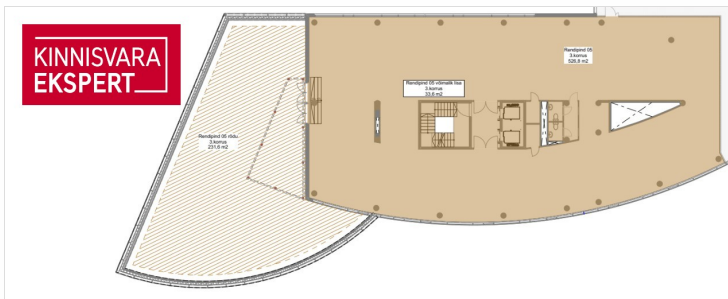

KINNISVARA EKSPERT

Sinu kinnisvara-partner

30 aastat KINNISVARA EKSPERT

Katrin Kurm
+372 502 6897
katrin.kurm@kinnisvaraekspert.ee

Usalda oma kinnisvaratehing meie hoolde