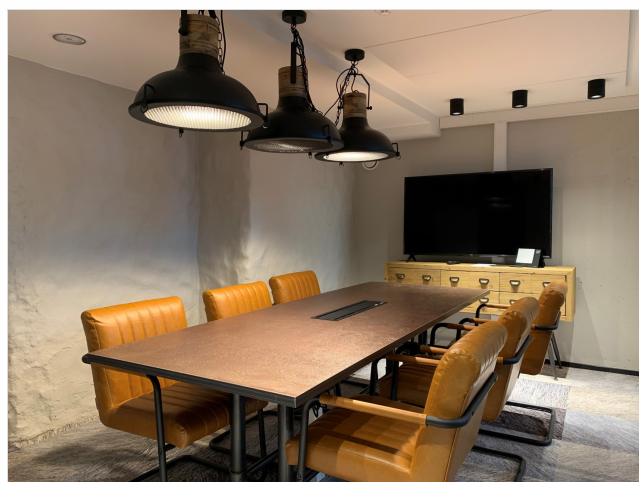

KINNISVARA EKSPERT

Sinu kinnisvara-partner

Katrin Kurm
+372 502 6897
katrin.kurm@kinnisvaraekspert.ee

30 aastat kogemust

KINNISVARA EKSPERT