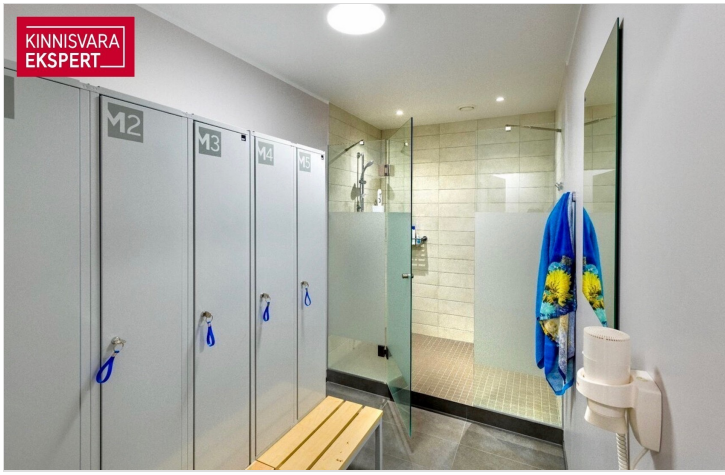

KINNISVARA EKSPERT

Sinu kinnisvara-partner

30 aastat KINNISVARA EKSPERT

Argo Võrk
+372 534 33255
argo.vork@kinnisvaraekspert.ee

Usalda oma kinnisvaratehing meie hoolde