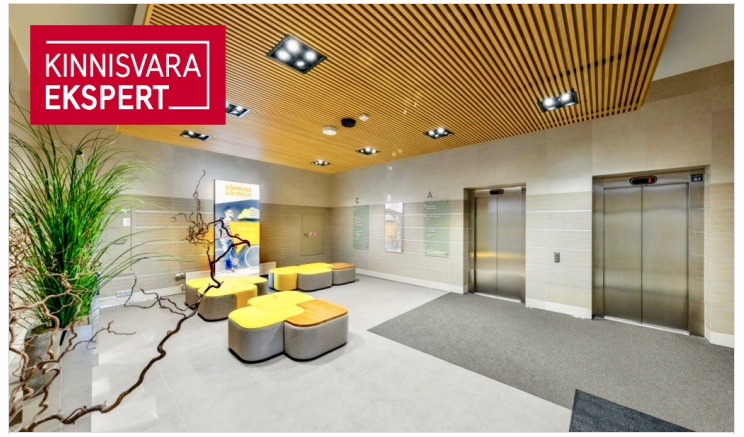

KINNISVARA EKSPERT

Sinu kinnisvara-partner

30 aastat KINNISVARA EKSPERT

Argo Võrk
+372 534 33255
argo.vork@kinnisvaraekspert.ee

Usalda oma kinnisvaratehing meie hoolde