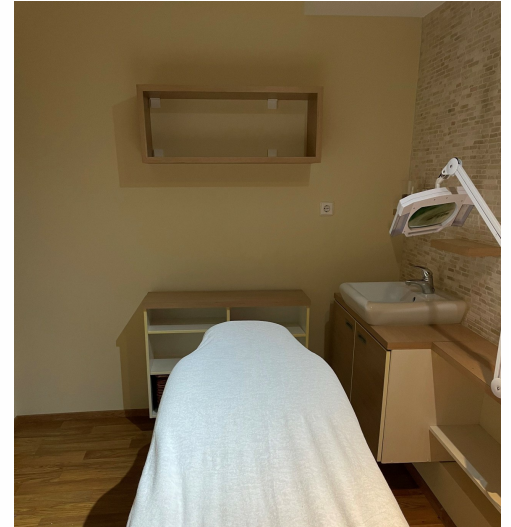

KINNISVARA
EKSPERT

Rent service PALJANDI TN 3

📍 Harju maakond, Tallinn, Haabersti linnaosa

Rent a furnished room in a beauty salon