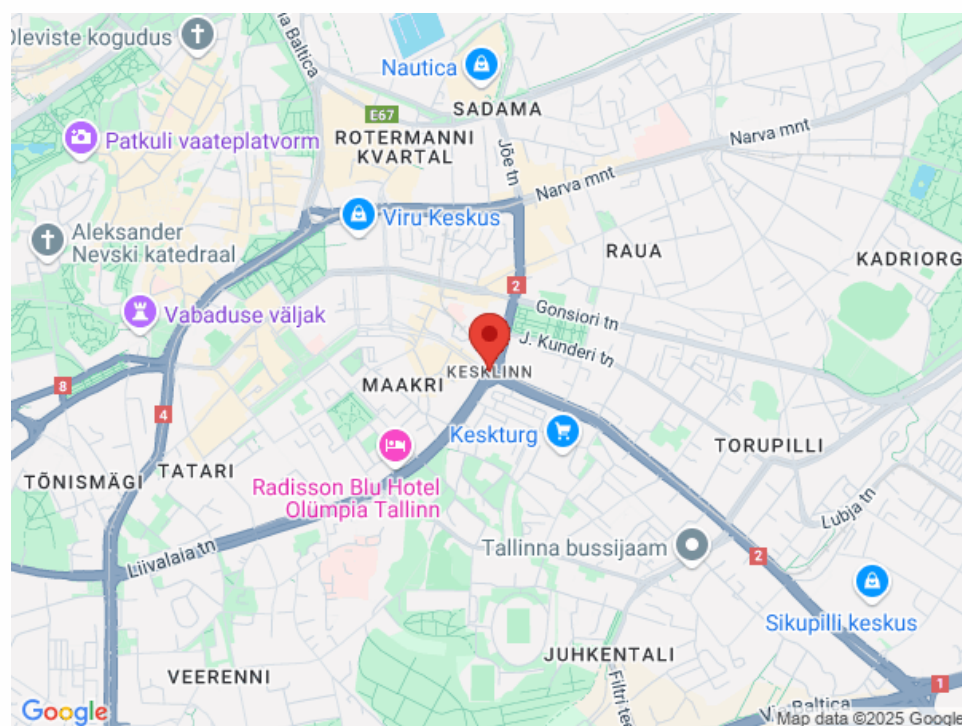

Location

📍Harju maakond, Tallinn, Kesklinna linnaosa