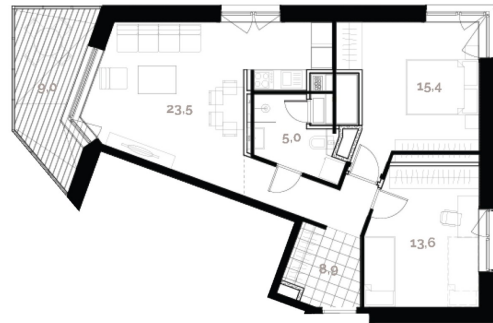

KINNISVARA
EKSPERT