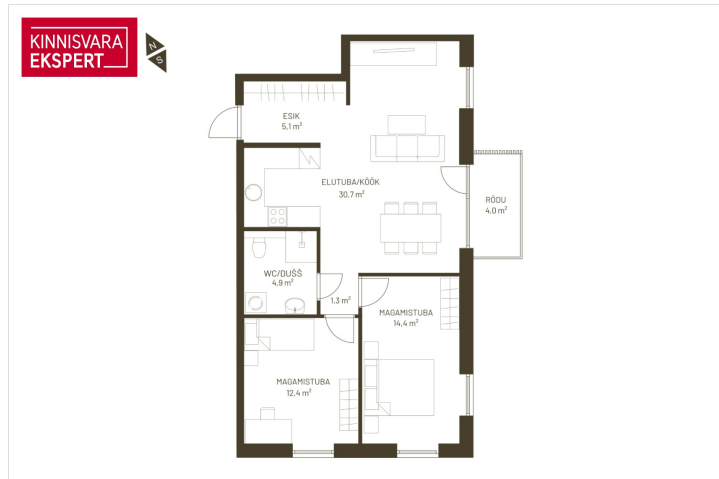

KINNISVARA
EKSPERT