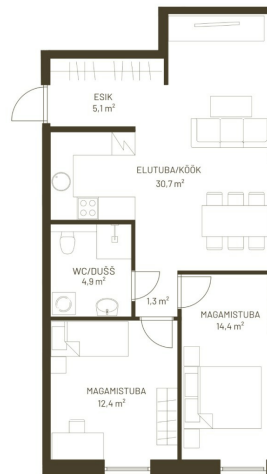

KINNISVARA
EKSPERT