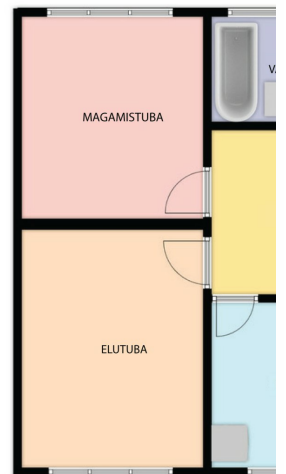

KINNISVARA
EKSPERT

KINNISVARA
EKSPERT

KINNISVARA
EKSPERT

KINNISVARA
EKSPERT

For sale apartment SIISIKESE 4

Pärnu maakond, Tori vald, Sauga alevik

Teise korruse eraldi tubadega kahetoaline

☎ +37255558738

☎ +3724420700

✉ leeno.andreson@kinnisvaraekspert.ee

2	2/3	43.5 m²	64 000 €
rooms	floor	total area	1 471.26 €/m²