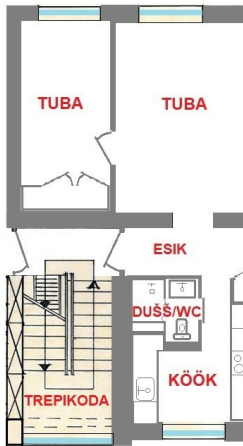

KINNISVARA
EKSPERT

KINNISVARA
EKSPERT

KINNISVARA
EKSPERT

KINNISVARA
EKSPERT

For sale apartment KARUSSELLI 93

Pärnu maakond, Pärnu linn, Rannarajoon

+3725293739

+3724420700

arne.pent@kinnisvaraekspert.ee

4 rooms	5/5 floor	71.5 m² total area	159 000 € 2 223.78 € / m²