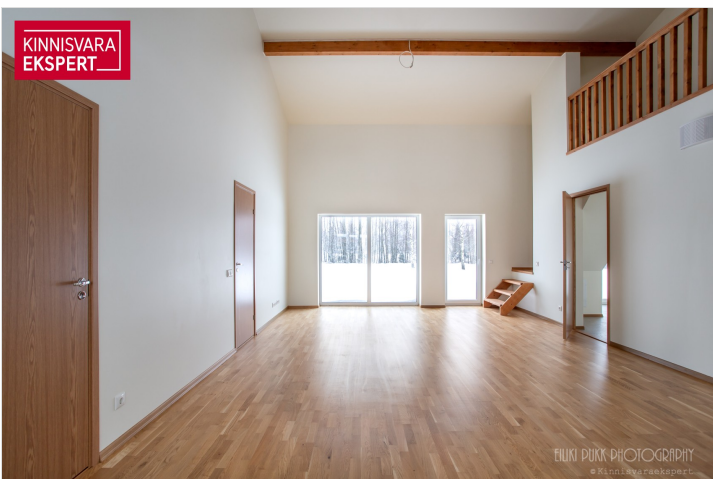

KINNISVARA
EKSPERT