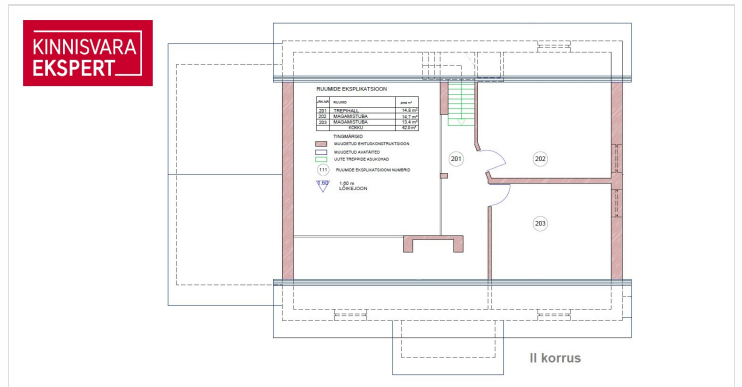

KINNISVARA
EKSPERT

KINNISVARA
EKSPERT

KINNISVARA
EKSPERT

KINNISVARA
EKSPERT

KINNISVARA
EKSPERT