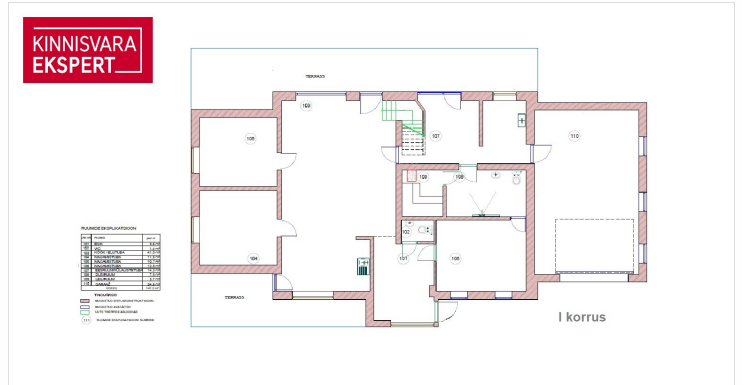

KINNISVARA
EKSPERT

KINNISVARA
EKSPERT

KINNISVARA
EKSPERT

KINNISVARA
EKSPERT

KINNISVARA
EKSPERT