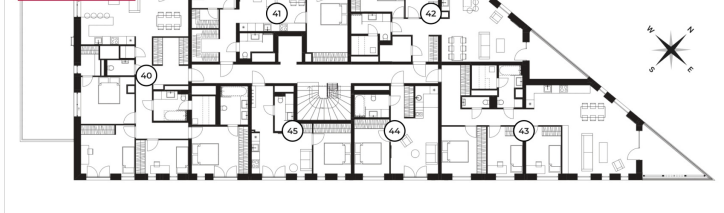

KINNISVARA
EKSPERT