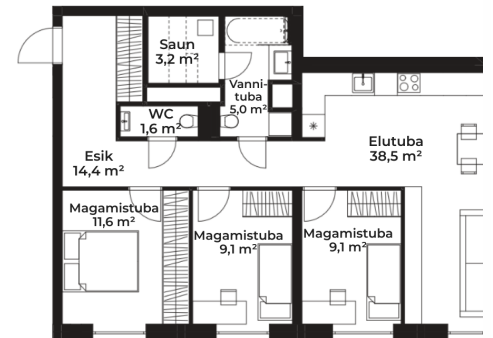

KINNISVARA
EKSPERT

For sale apartment KALDA 4

Pärnu maakond, Pärnu linn, Kesklinn

Parima vaatega luksuslikud kodud Pärnu uues jahisadamas!