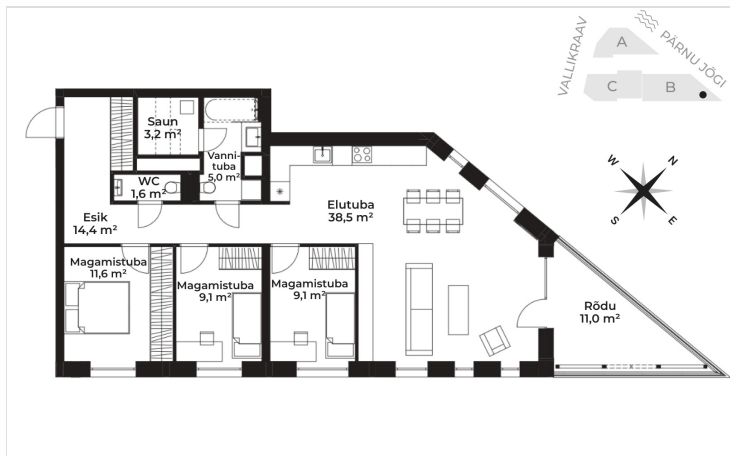

KINNISVARA
EKSPERT