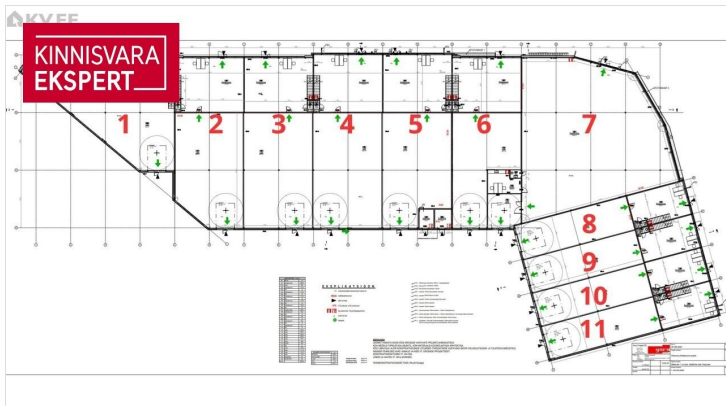

KINNISVARA
EKSPERT