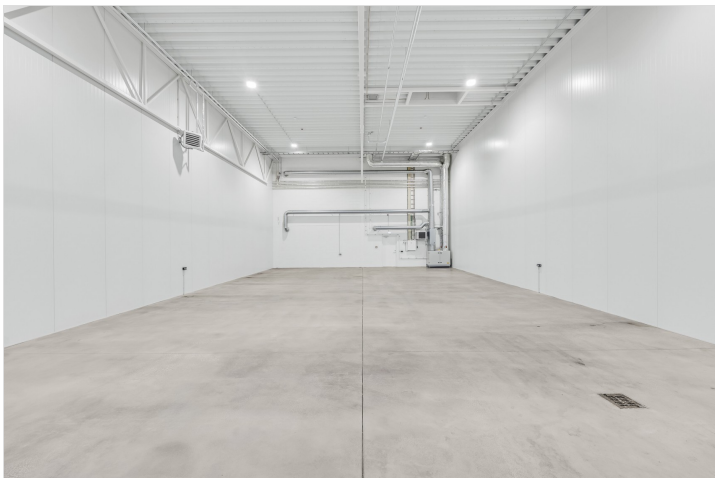

KINNISVARA
EKSPERT