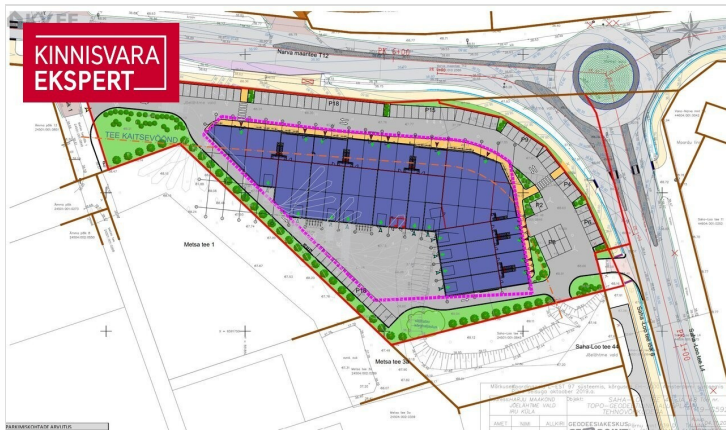

KINNISVARA
EKSPERT