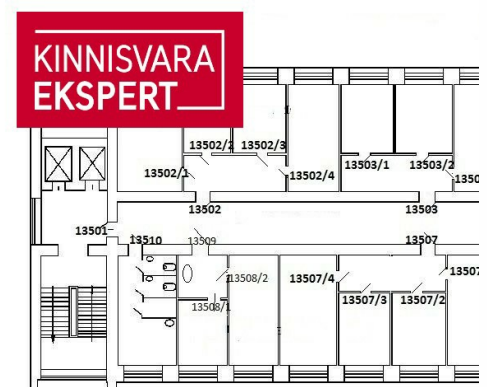

5 floor	17 m ² total area	170 € + km 10.00 € / m ²
------------	---------------------------------	--

ID	150521
Total area	17 m ²
Condition	completed
Floor	5

Price range **170 € +km**

Price per m2 **10.00 €**