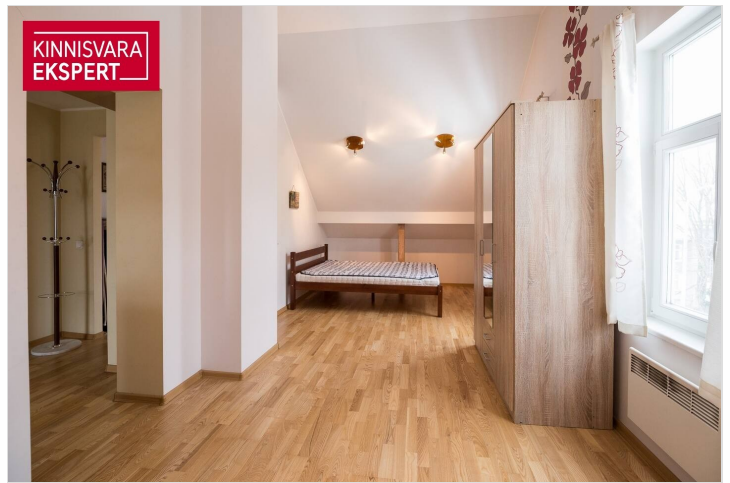

KINNISVARA
EKSPERT