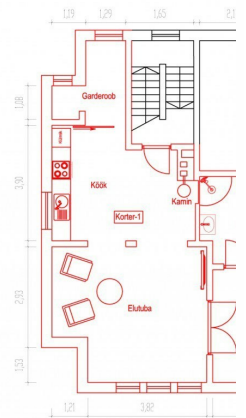

KINNISVARA
EKSPERT

KINNISVARA
EKSPERT

KINNISVARA
EKSPERT

KINNISVARA
EKSPERT

For sale apartment MERE PST 10

Pärnu maakond, Pärnu linn, Rannarajoon

SUUREPÄRANE ASUKOHT!

+3725293739

+3724420700

arne.pent@kinnisvaraekspert.ee

2	2/3	71.5 m²	178 000 €
rooms	floor	total area	2 489.51 € / m²