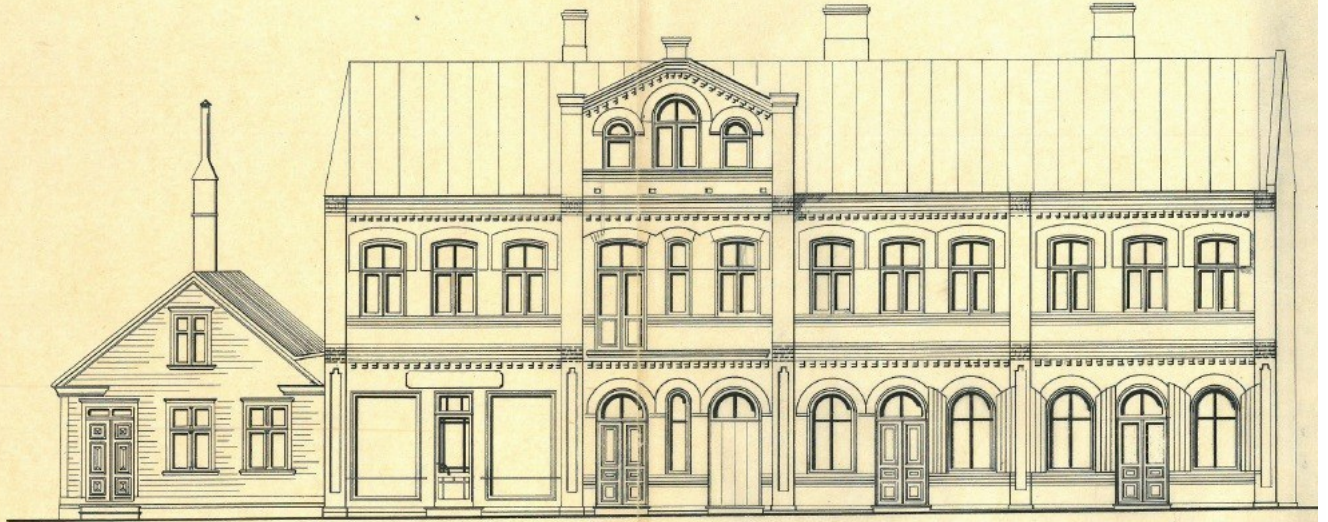

KINNISVARA
EKSPERT

Riia mnt 48

V A A D E R I I A M A A N T I E L T