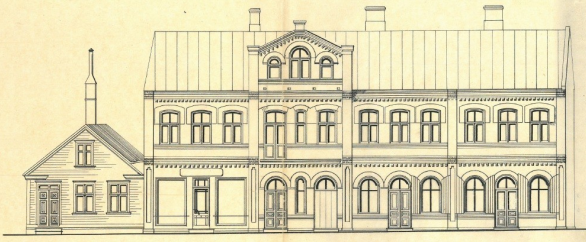

KINNISVARA
EKSPERT