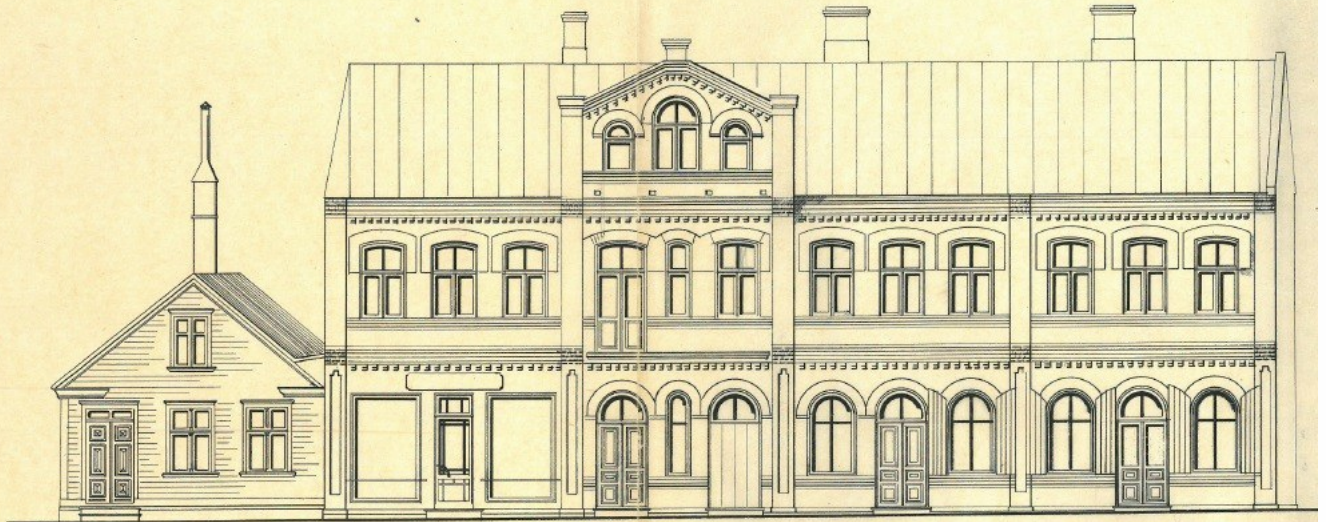

KINNISVARA
EKSPERT

Riia mnt 48

V A A D E R I I A M A A N T I E L T