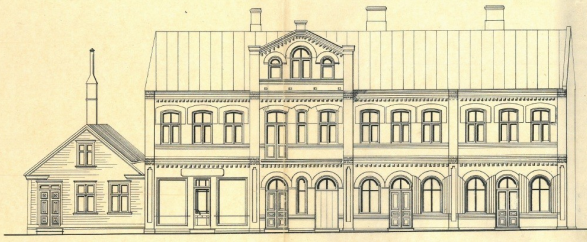

KINNISVARA
EKSPERT