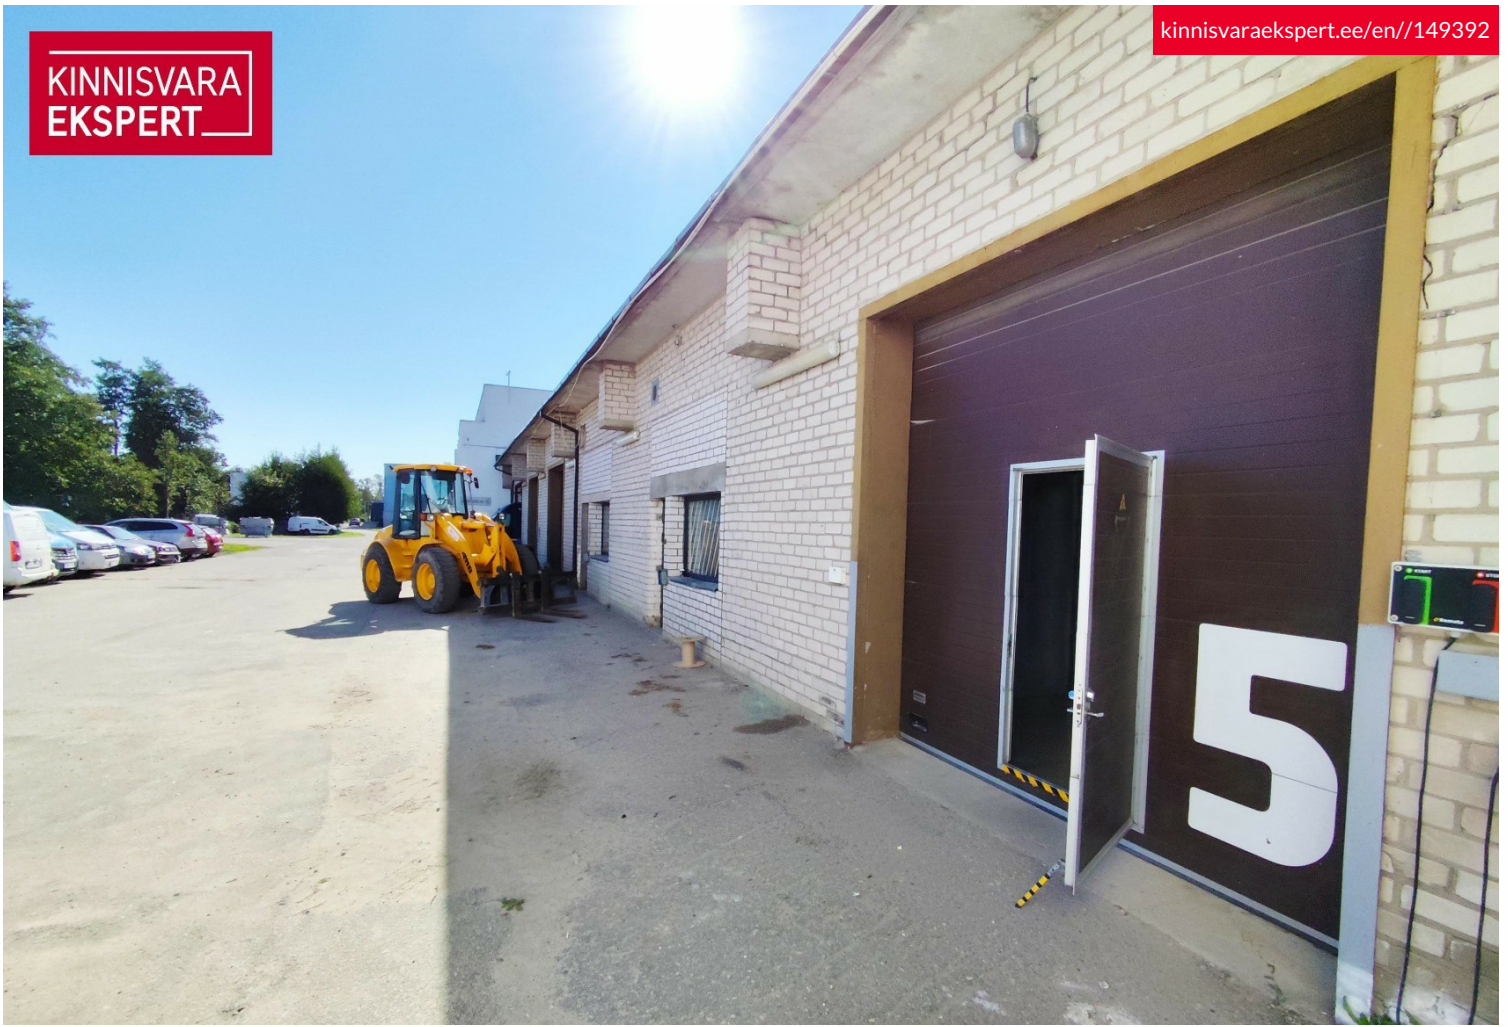

KINNISVARA
EKSPERT