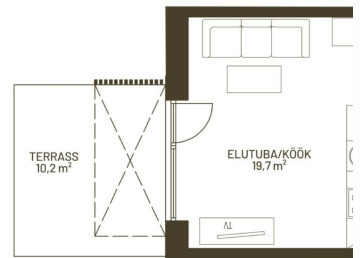

KINNISVARA
EKSPERT

KINNISVARA
EKSPERT

KINNISVARA
EKSPERT

KINNISVARA
EKSPERT

For sale apartment NIIDU 1B

Pärnu maakond, Pärnu linn, Pärnu linn

Helista ja tule tutvuma!

☎ +3725293739

☎ +3724420700

✉ arne.pent@kinnisvaraekspert.ee

2	1/5	39.7 m²	105 000 €
rooms	floor	total area	2 644.84 € / m²