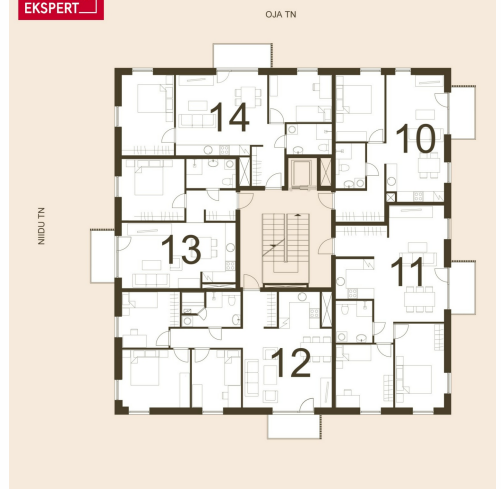

KINNISVARA
EKSPERT

For sale apartment NIIDU 1B

Pärnu maakond, Pärnu linn, Pärnu linn

Helista ja tule tutvuma!