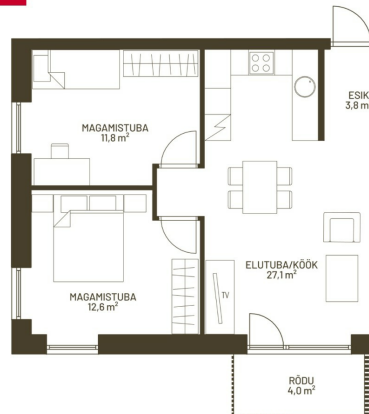

KINNISVARA
EKSPERT