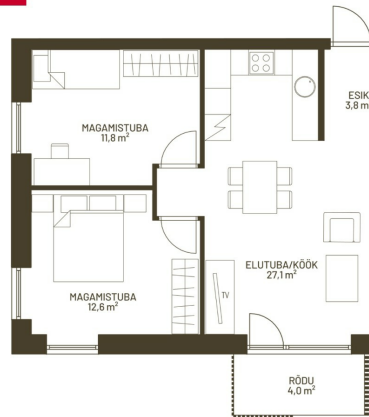

KINNISVARA
EKSPERT