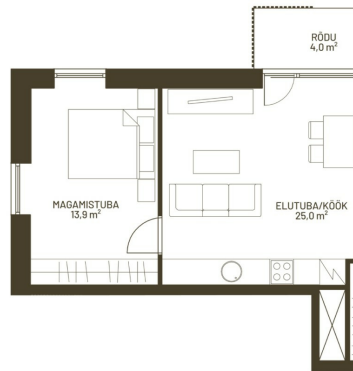

KINNISVARA
EKSPERT

KINNISVARA
EKSPERT

KINNISVARA
EKSPERT

KINNISVARA
EKSPERT

For sale apartment NIIDU 1B

Pärnu maakond, Pärnu linn, Pärnu linn

KLIENDIPÄEVAD 17/11 ja 24/11, kell 13-15, tule tutvuma!

+3725293739

+3724420700

arne.pent@kinnisvaraekspert.ee

3	2/5	58.8 m²	149 500 €
rooms	floor	total area	2 542.52 € / m²