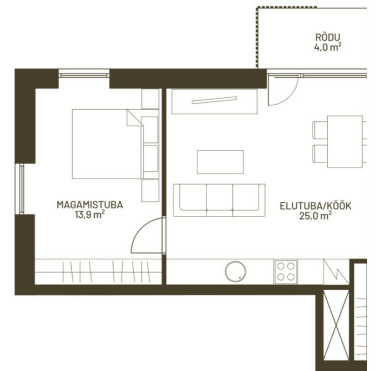

KINNISVARA
EKSPERT

KINNISVARA
EKSPERT

For sale apartment NIIDU 1B

Pärnu maakond, Pärnu linn, Pärnu linn

+3725293739

+3724420700

arne.pent@kinnisvaraekspert.ee

3	3/5	58.8 m²	152 000 €
rooms	floor	total area	2 585.03 € / m²