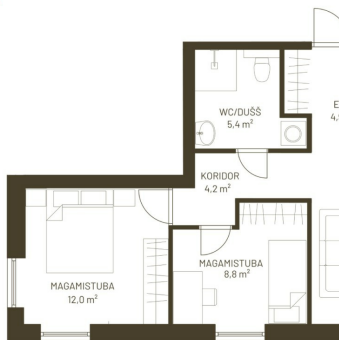

KINNISVARA
EKSPERT

KINNISVARA
EKSPERT

KINNISVARA
EKSPERT

KINNISVARA
EKSPERT

For sale apartment NIIDU 1B

Pärnu maakond, Pärnu linn, Rääma

Uus maja- A energiaklass, rõdu, panipaik, parkimiskoht!

☎ +37256460010

☎ +3724420700

✉ meelis.tammer@kinnisvaraekspert.ee

3	4/5	63.8 m²	170 000 €
rooms	floor	total area	2 664.58 € / m²