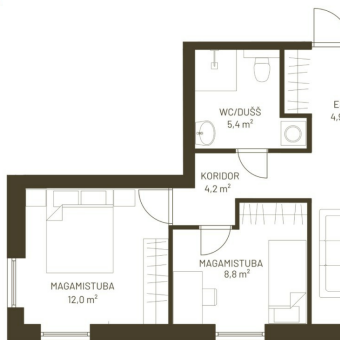

KINNISVARA
EKSPERT