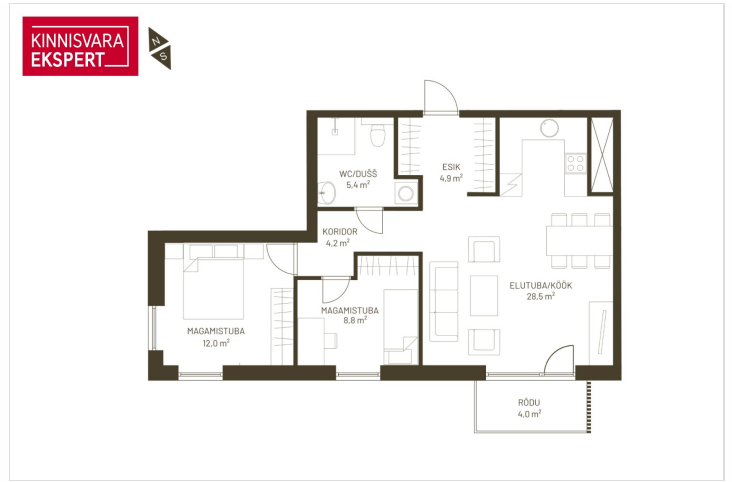

KINNISVARA
EKSPERT