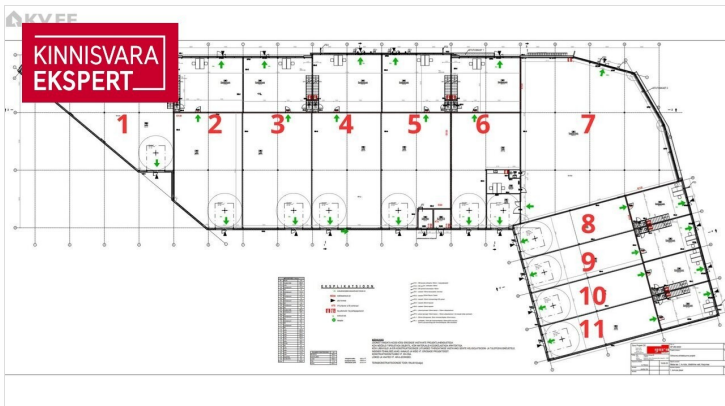

KINNISVARA EKSPERT

Sinu kinnisvara-partner

Katrin Kurm
+372 502 6897
katrin.kurm@kinnisvaraekspert.ee

KINNISVARA EKSPERT