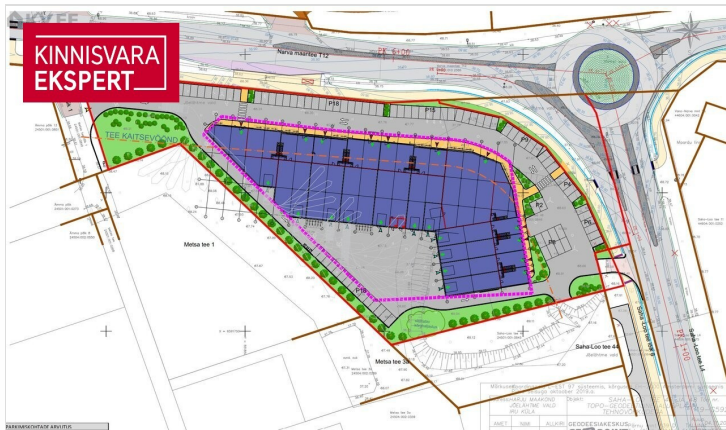

KINNISVARA
EKSPERT