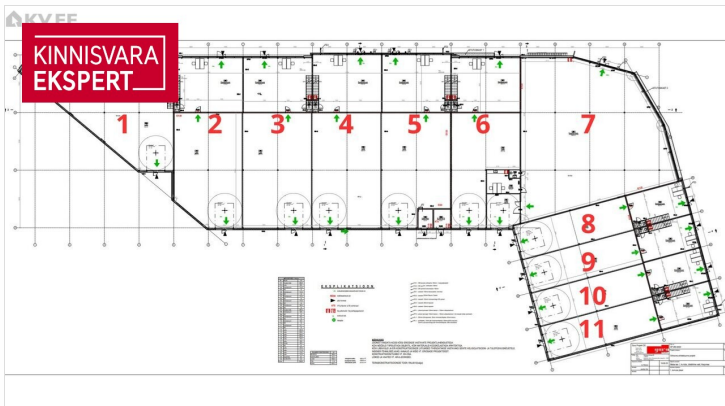

KINNISVARA
EKSPERT

Sinu
kinnisvara-
partner

Katrin Kurm
+372 502 6897
katrin.kurm@kinnisvaraekspert.ee

30 aastat
kogemust

KINNISVARA
EKSPERT