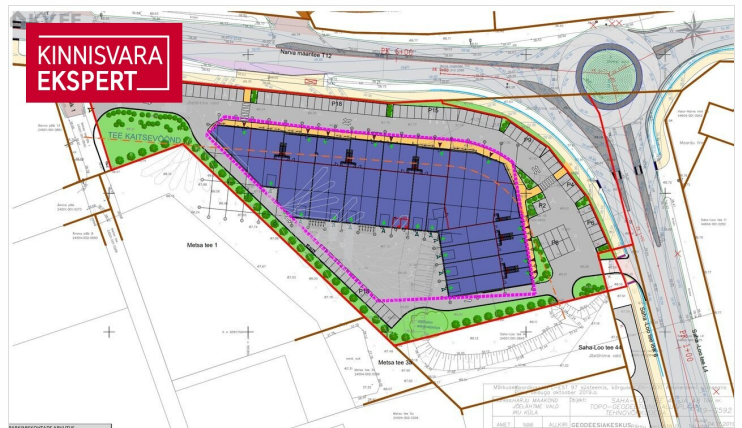

KINNISVARA
EKSPERT

Sinu
kinnisvara-
partner

Katrin Kurm
+372 502 6897
katrin.kurm@kinnisvaraekspert.ee

30 aastat
kogemust

KINNISVARA
EKSPERT