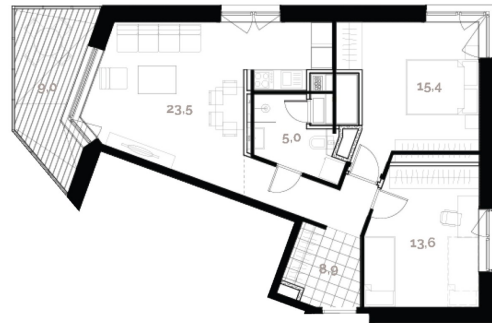

KINNISVARA
EKSPERT

ELIIN PUUK PHOTOGRAPHY
@Kinnisvaraekspert

KINNISVARA
EKSPERT