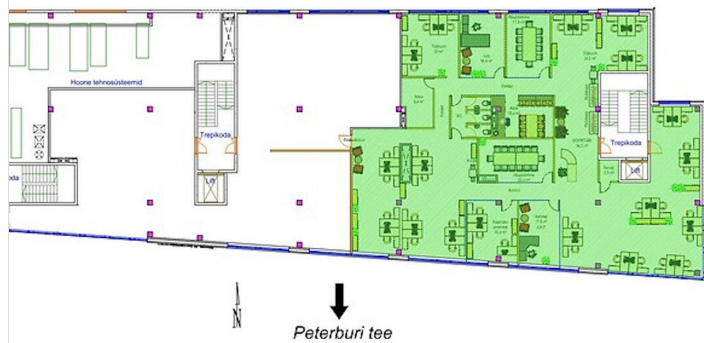

KINNISVARA
EKSPERT

Peterburi tee 47, Tallinn
4. korrus

455,8 m²